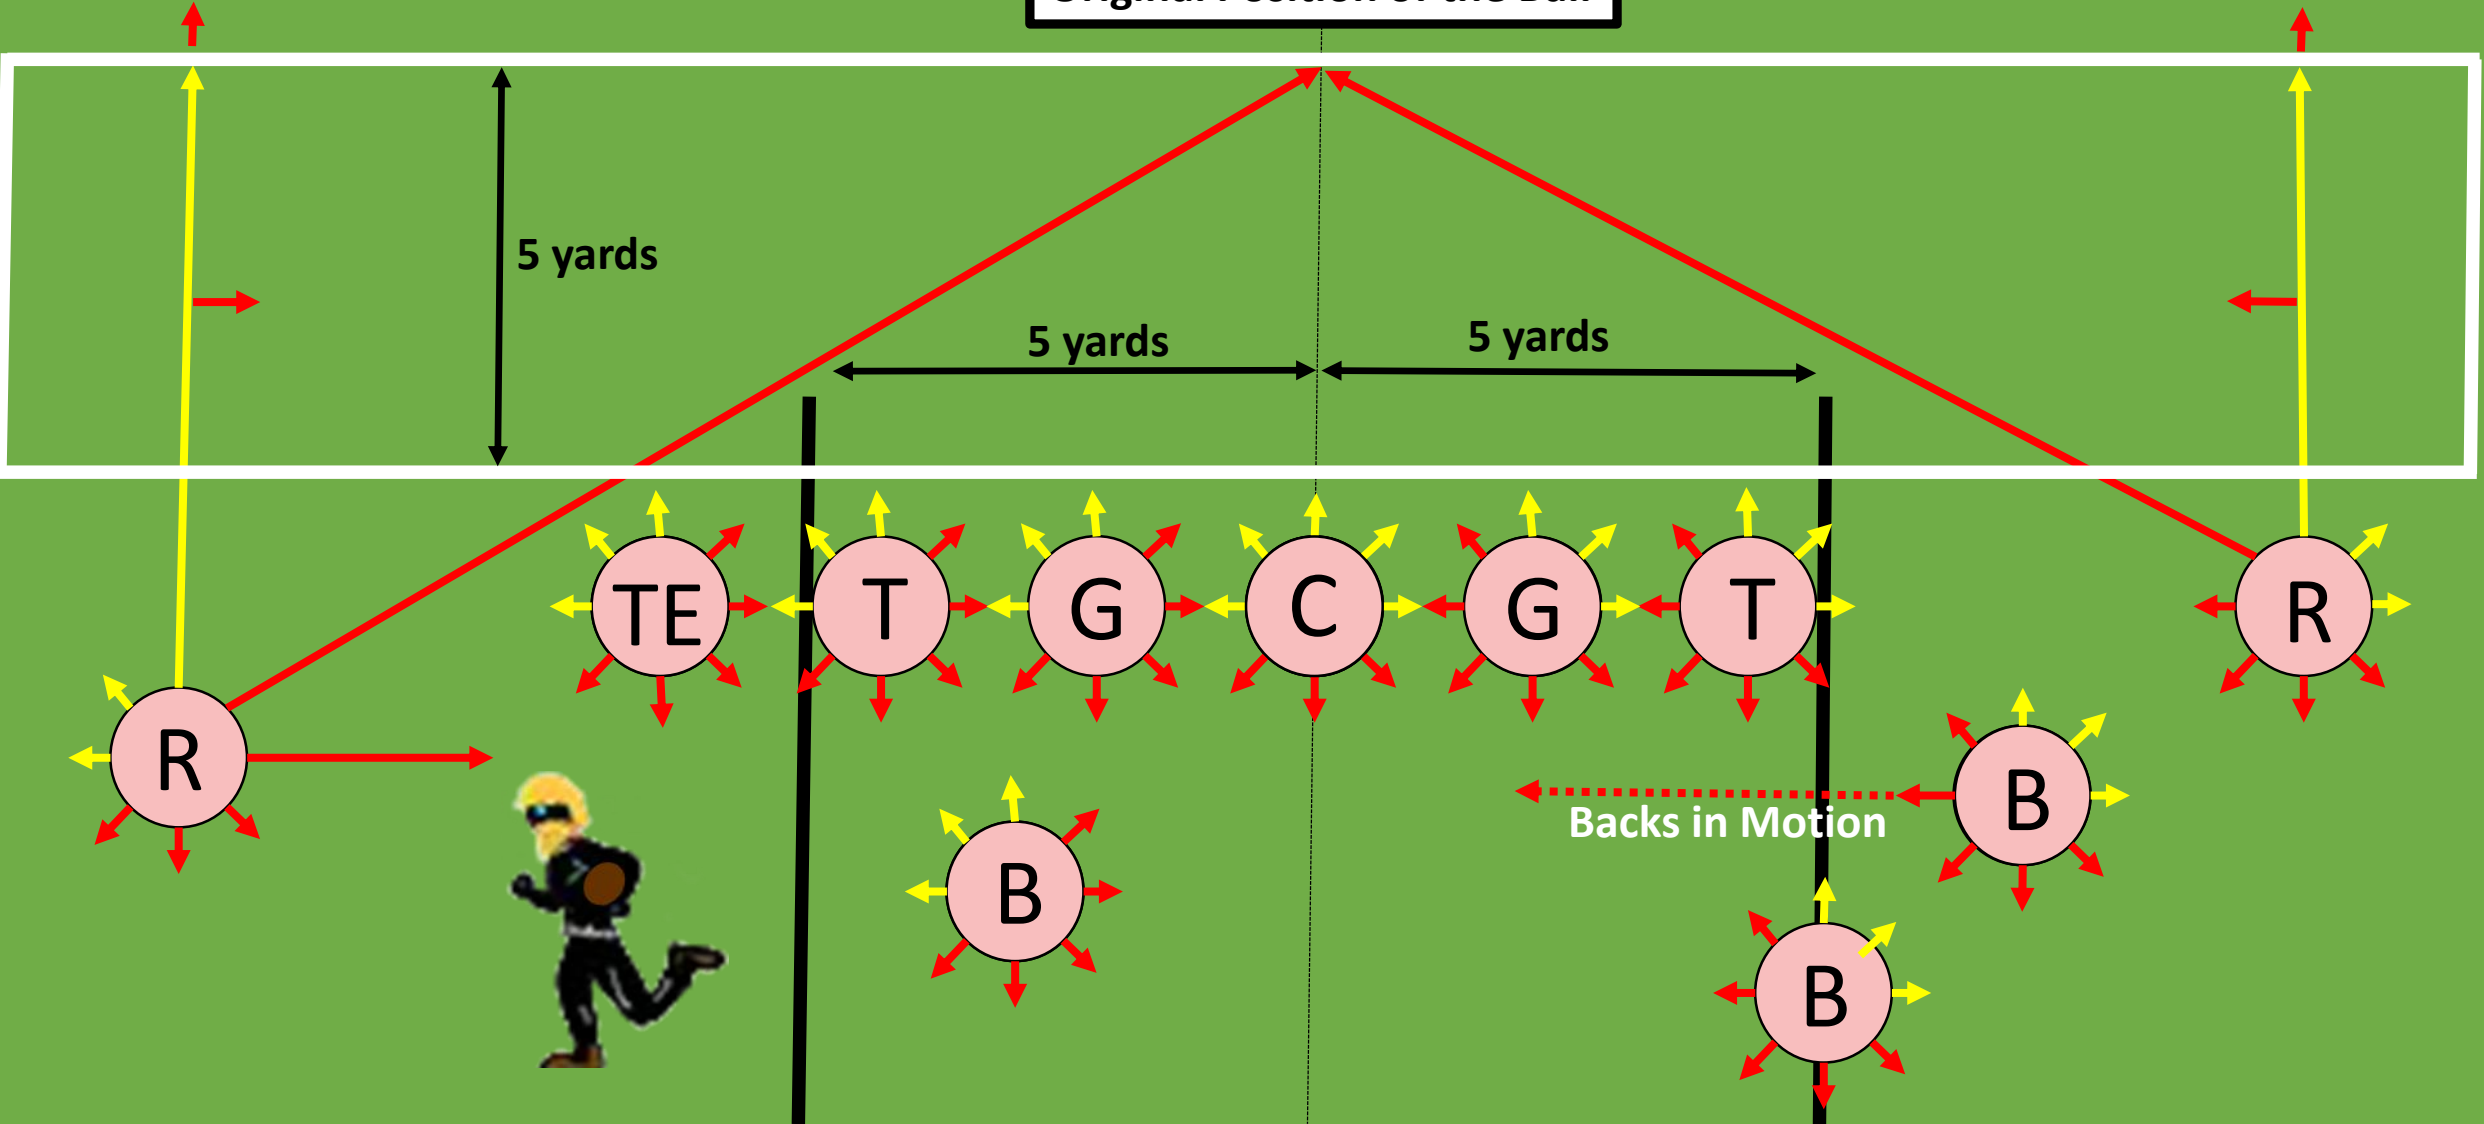

Block Below the Waist – Team A Restrictions

- **Unrestricted Players**

- **Definition:** Lineman positioned completely within the “tackle box” 5 yards on either side of the snapper
- *Unrestricted players* that **leave the tackle box** become *RESTRICTED* (see **Restricted Players** section)

BALL INSIDE THE TACKLE BOX	BALL OUTSIDE THE TACKLE BOX
<ul style="list-style-type: none"> • CAN BBW if the force of the contact is from the front (10 o'clock and 2 o'clock region) • CAN BBW Toward His Own End Line • CANNOT BBW Toward the Original Position of the Ball 	<ul style="list-style-type: none"> • CAN BBW if the force of the contact is from the front (10 o'clock and 2 o'clock region) • CAN BBW straight downfield or toward the sideline away from the original position of the ball. • CANNOT BBW Toward His Own End Line • CANNOT BBW Toward the Original Position of the Ball.

- **NO Team A player may BBW when the block occurs 5 yards or more Beyond the Neutral Zone**

Blocking Direction Restrictions - Ball Outside of the Tackle Box and Behind the Neutral Zone

Key

Legal 

Illegal 

Original Position of the Ball

Blocking Direction Restrictions - Ball Beyond the Neutral Zone

Key

Legal 

Illegal 

Original Position of the Ball

Block Below the Waist – Additional Restrictions

- **Team B Restrictions**