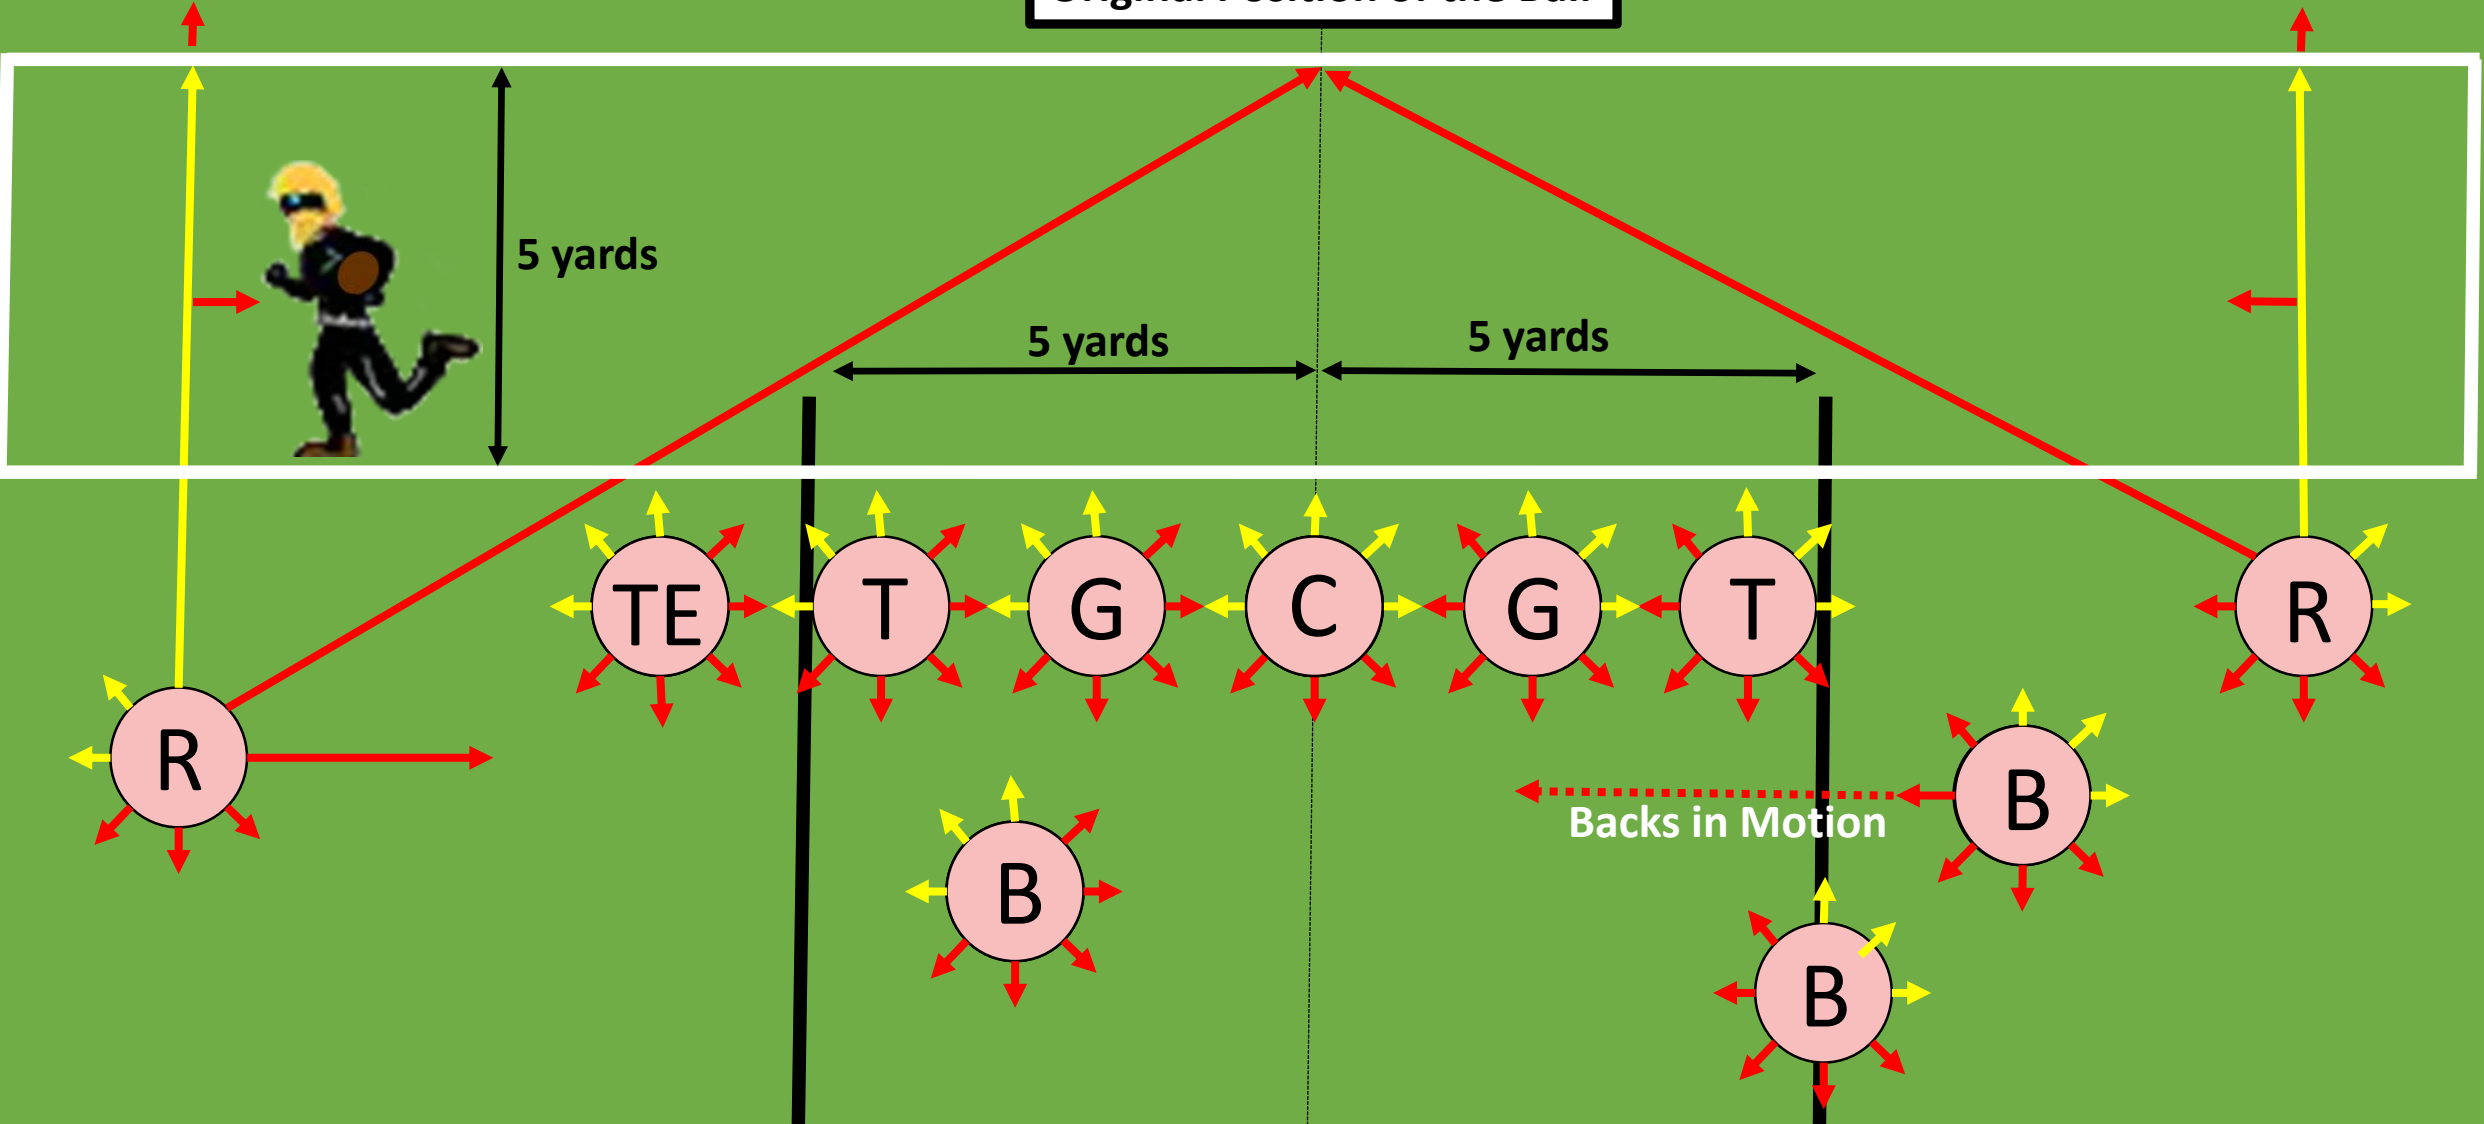

Block Below the Waist – Team A Restrictions

- **Unrestricted Players**

- **Definition:** Lineman positioned completely within the “tackle box” 5 yards on either side of the snapper
- *Unrestricted players* that **leave the tackle box** become *RESTRICTED* (see **Restricted Players** section)

- **NO Team A player may BBW when the block occurs 5 yards or more Beyond the Neutral Zone**

Blocking Direction Restrictions - Ball Outside of the Tackle Box and Behind the Neutral Zone

Key

Legal 

Illegal 

Original Position of the Ball

Blocking Direction Restrictions - Ball Beyond the Neutral Zone

Key

Legal 

Illegal 

Original Position of the Ball

Block Below the Waist – Additional Restrictions

- **Team B Restrictions**

- **CAN** BBW within 5 yards beyond and behind the neutral zone extended to the sidelines even if the force of the contact is from the side/ 9 o'clock and 3 o'clock region (subject to the following exceptions)
 - **Exception 1** – Team B players **CANNOT** BBW against an opponent who is in position to receive a backward pass
 - **Exception 2** – Team B players **CANNOT** BBW against an eligible Team A pass receiver beyond the neutral zone unless attempting to get to the ball or ball carrier. This prohibition ends when a legal forward pass is no longer possible by rule.